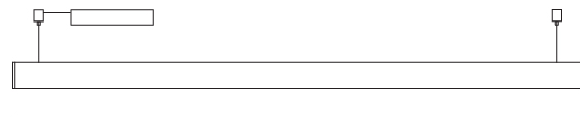

SQUARE SUSPENSION

D71037- -

base number
Color   Finish
Temperature   Options

1. To build a product code in our configurator select the specify button on the base model # product page
2. To build a manual product code on this datasheet choose from the options listed below in blue font and add the suffix to the base model #

GENERAL

Series: Square
Brand: Tunto
Division: Design
Mounting Type: Suspension
Mounting Location: Ceiling
Subcategory: Pendant

PHYSICAL

Shape: Abstract
Length (mm): 1340
Length (in): 52 ¾
Width (mm): 40
Width (in): 1 ⅙
Height (mm): 60
Height (in): 2 ⅜
Max. Overall Height (mm): 3060
Max. Overall Height (in): 120 ½
Light Distribution: Direct
Diffuser: PMMA - Opal
Fixture Finish: OAK / WAL / BLK
Fixture Material: Wood

ELECTRICAL

Lamp Type: LED
Input Wattage (W): 34.4
Total Output Wattage (W): 31
Dimming: Tri-Mode (Non-Dimming and Phase Dimming (120Vac only) and 0-10V Dimming)
Driver Included: Yes
Driver Location: Integrated
Driver Type: Constant Current - 500mA
Driver Class: Class 2
Input Voltage (V): 120 - 277
Constant Current (MA): 500

LED

Color Temperature (°K): 2700 / 3000 / 4000
Nominal Lumen (lm): 2960 (3000K)
CRI: >93 CRI
Lamp Life (hrs): 50000

OPTICAL

RATINGS AND CERTIFICATIONS

Certified By: Certified for North American Standards
IP rating: IP20
Glare Rating: ≤ 19

PROJECT
TYPE
SPECIFIER
QUANTITY
DATE

1340mm 52 ¾"

40mm 1 ⅙"

60mm 2 ⅜"